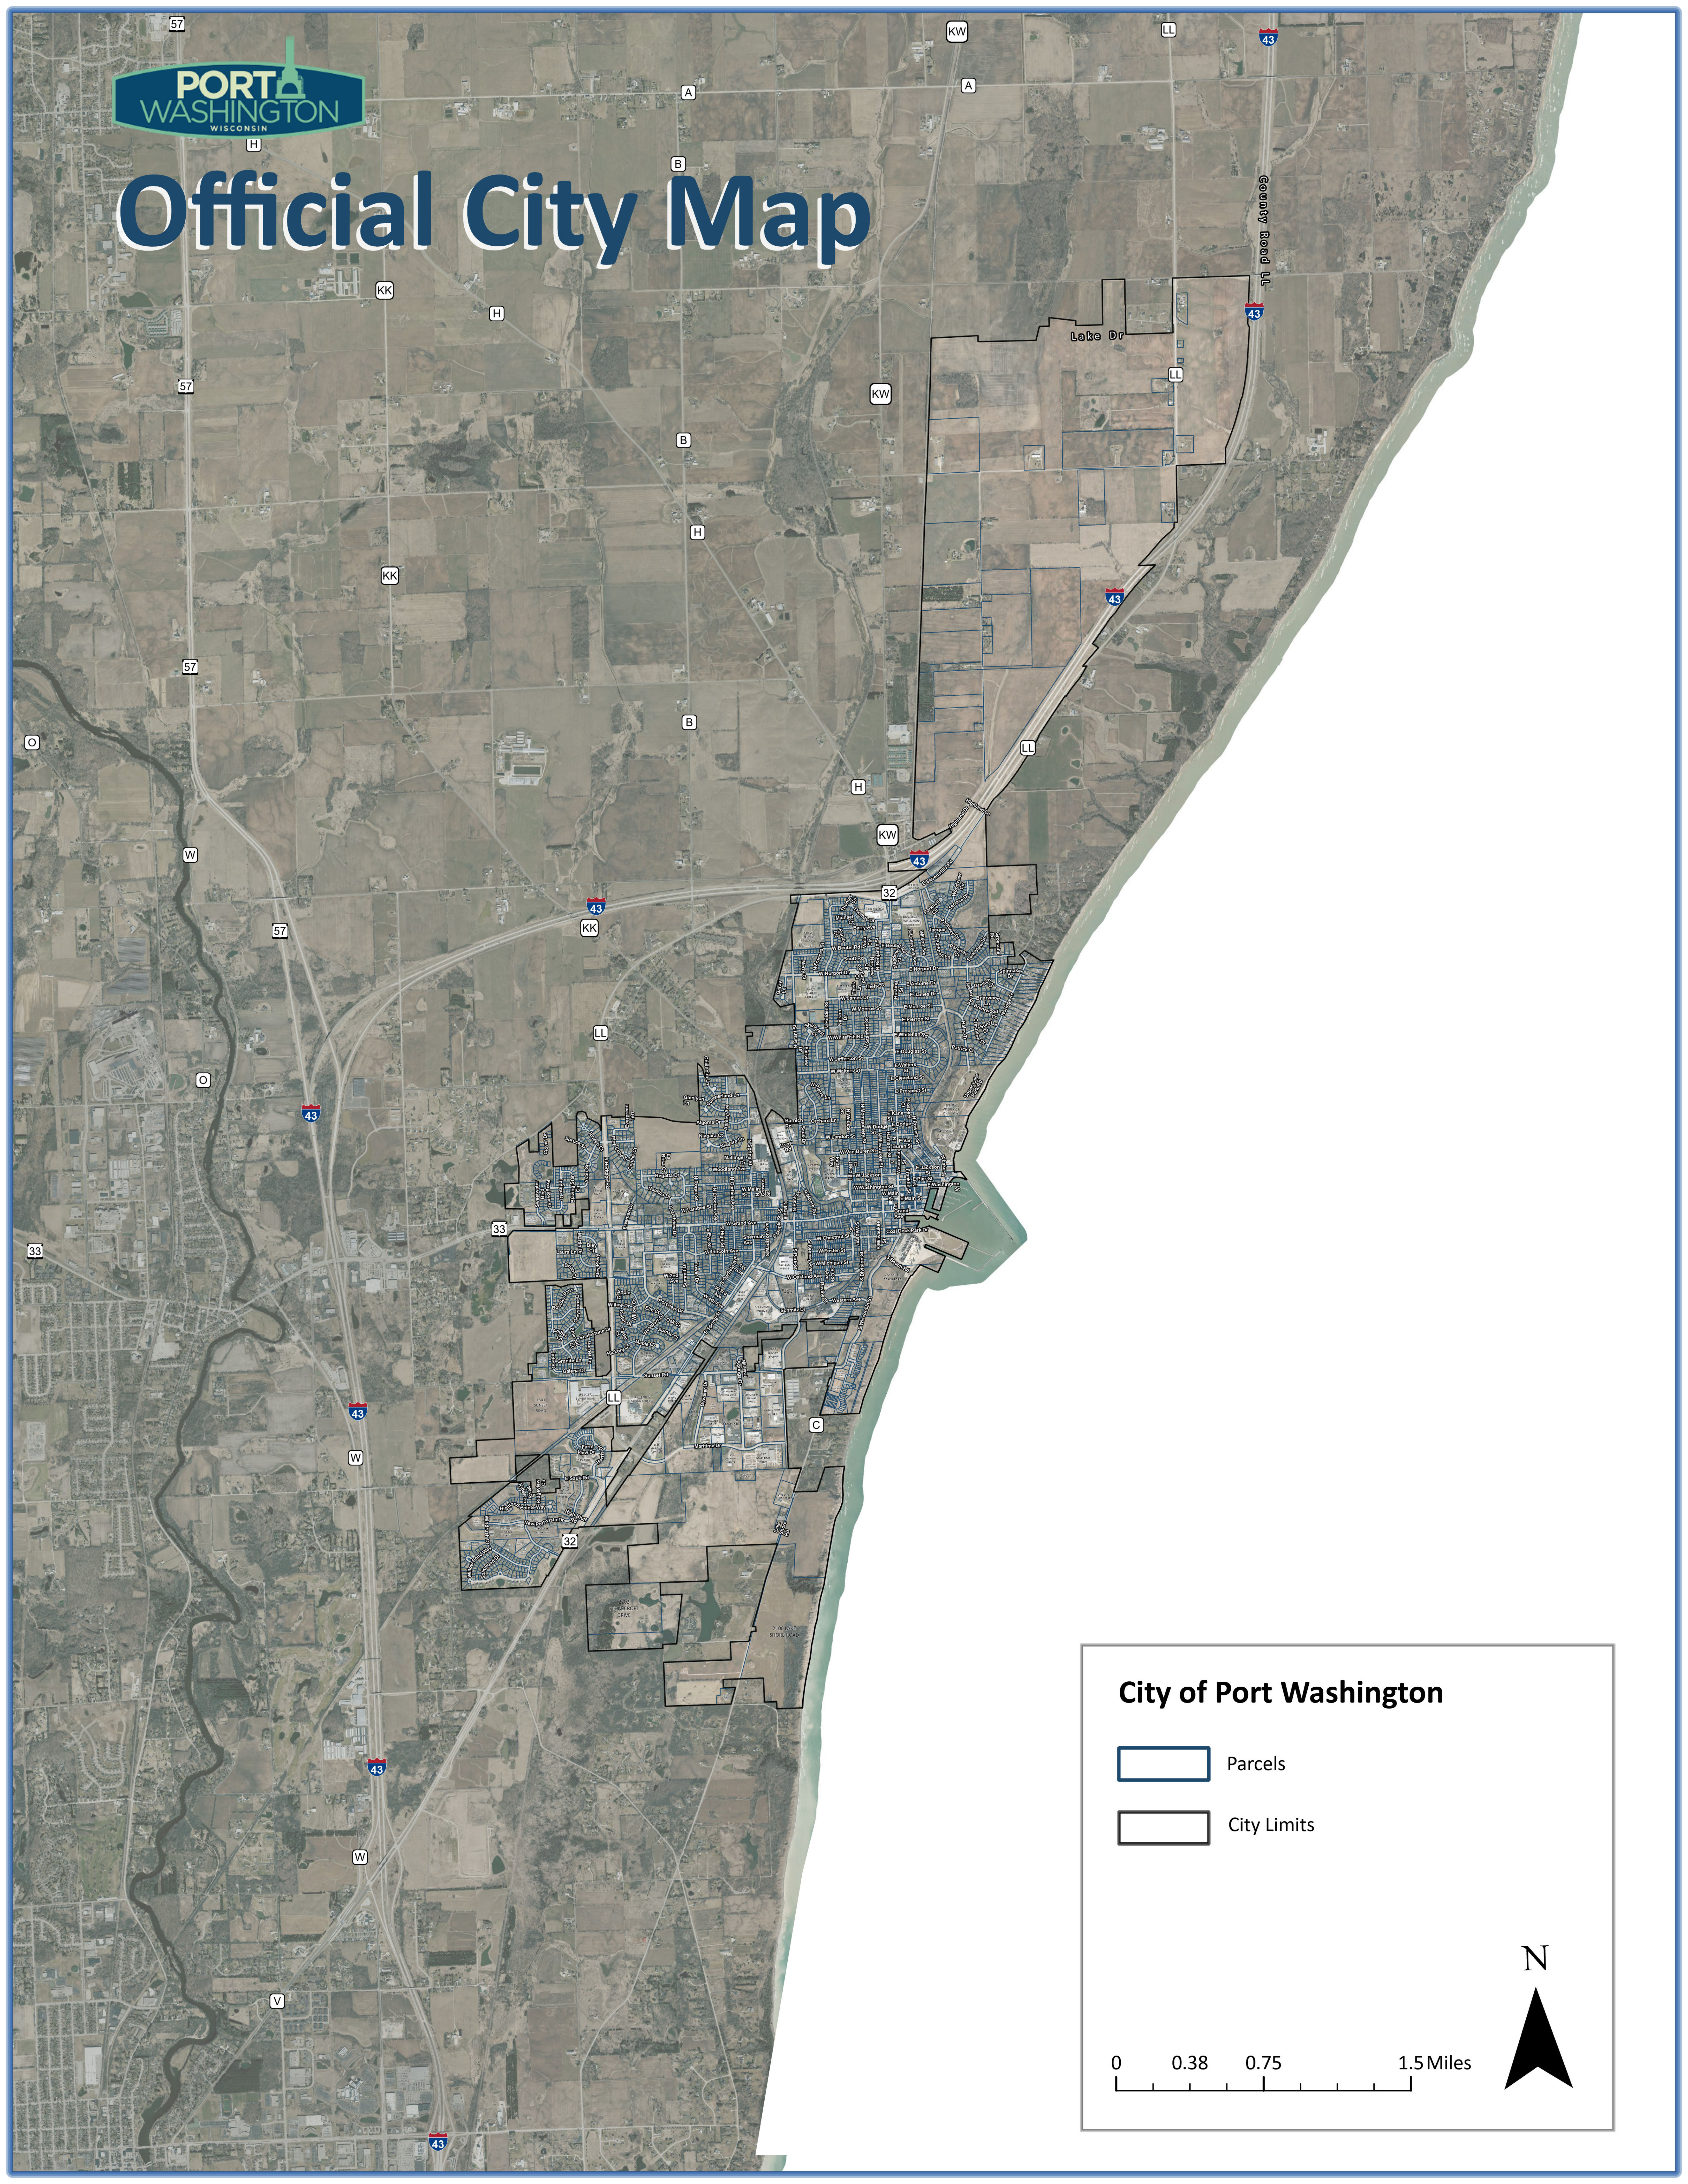

# Official City Map

**City of Port Washington**

-  Parcels
-  City Limits

0 0.38 0.75 1.5 Miles